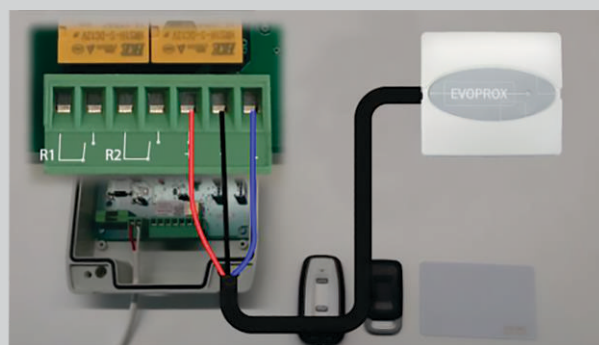

# RECEPTOR WAVE Y/O ACCESS2000